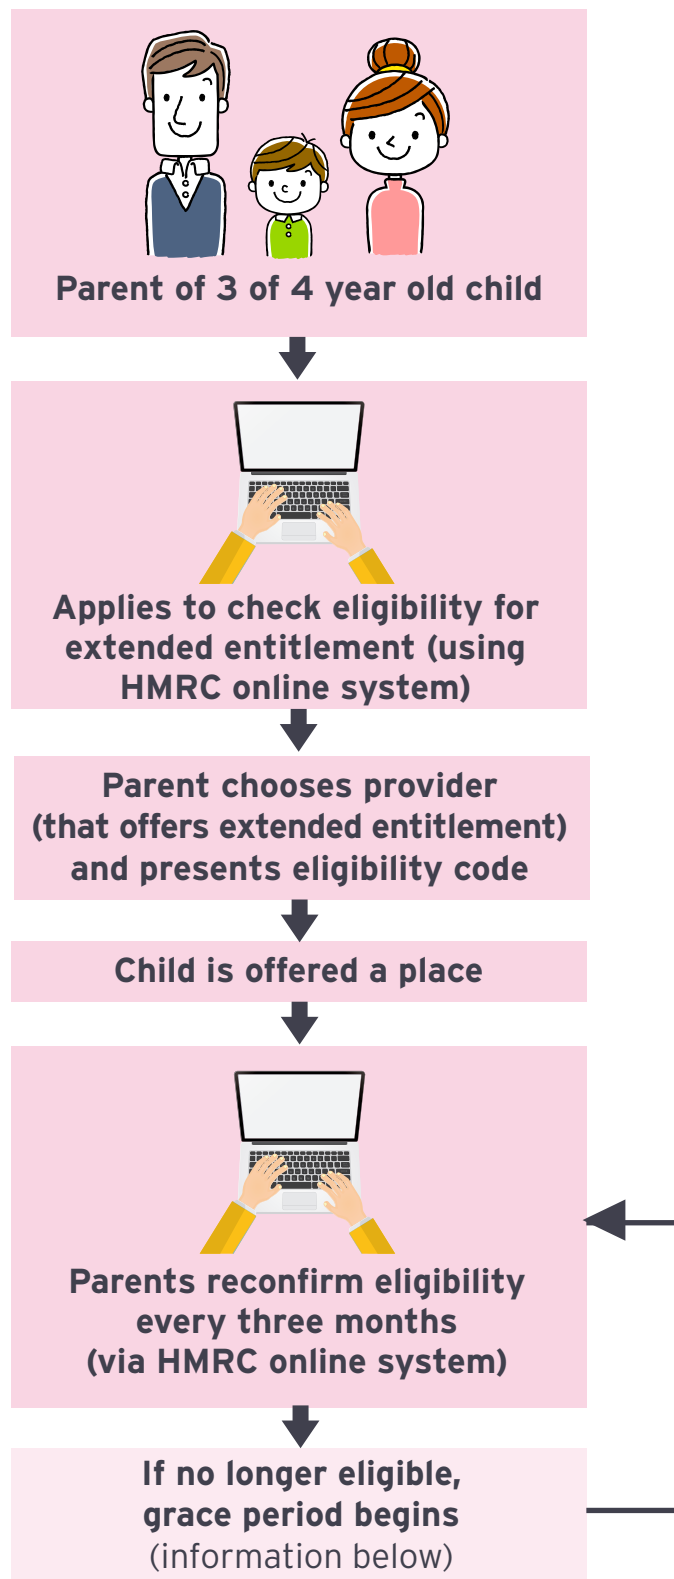

# Parent journey flowchart

After the grace period, if you still do not meet the eligibility criteria, your child will no longer be able to access the extended entitlement, but will still be able to receive the universal 15 hours a week of free childcare for all 3 and 4 year olds.

Parent reconfirmation period	If parent is no longer eligible, grace period end date is:
1 January - 10 February	31 March
11 February - 31 March	31 August
1 April - 26 May	31 August
27 May - 31 August	31 December
1 September - 21 October	31 December
22 October - 31 December	31 March